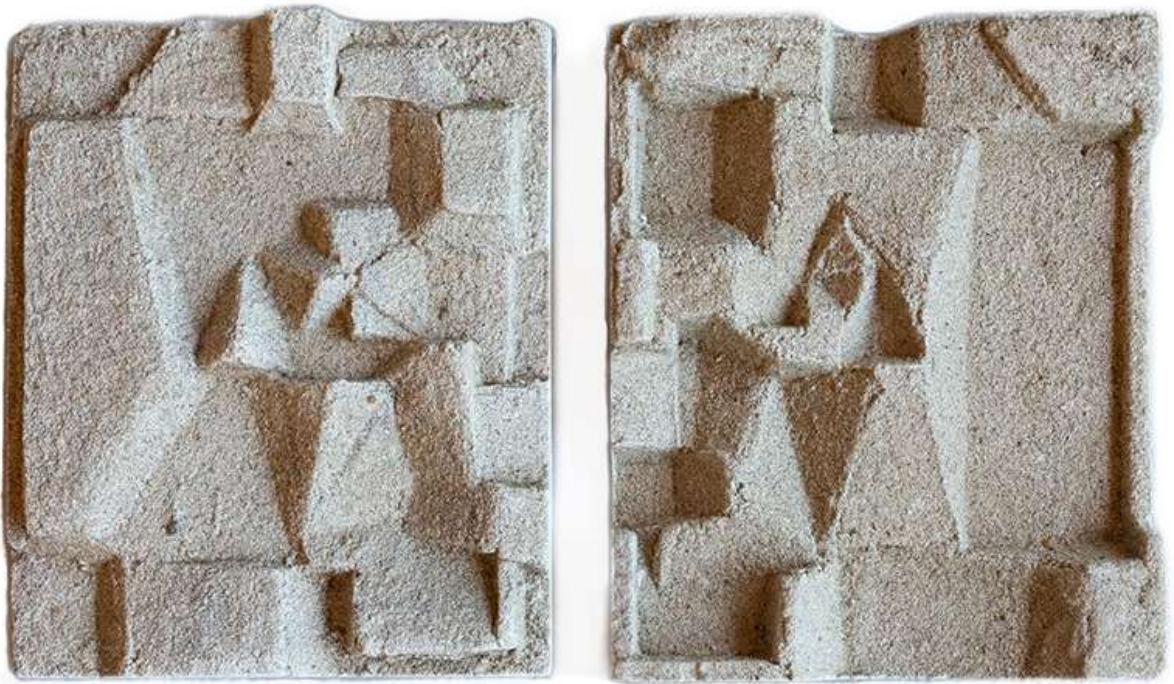

(Cover) *A37*, 1984, sandcast plaster relief, 12 x 19 6/8 x 1 5/8 inches

A.01, c. 1963, sandcast plaster relief, 15 ½ x 43 ½ x ¾ inches

The Teacher, 1955, sandcast plaster relief, 14 ½ x 12 x 2 ¼ inches each

M33, c. 1950s, concrete, 16 5/8 x 14 3/16 x 10 9/16 inches

M.03, 1965, concrete, 17 x 7 x 5 1/2 inches
CURRENTLY ON VIEW AT MAGAZZINO ITALIAN ART IN NIVOLA: SANDSCAPES THROUGH JANUARY 2022

M41, c. 1950s, concrete, 16 1/2 x 15 x 11 inches
CURRENTLY ON VIEW AT MAGAZZINO ITALIAN ART IN *NIVOLA: SANDSCAPES* THROUGH JANUARY 2022

A5, c. 1962, graffito, 20 1/8 x 24 1/4 x 3/4 inches

A6, c. 1962, graffito, 20 1/8 x 24 1/4 x 3/4 inches

A7, c. 1962, graffito, 20 1/8 x 24 1/4 x 3/4 inches