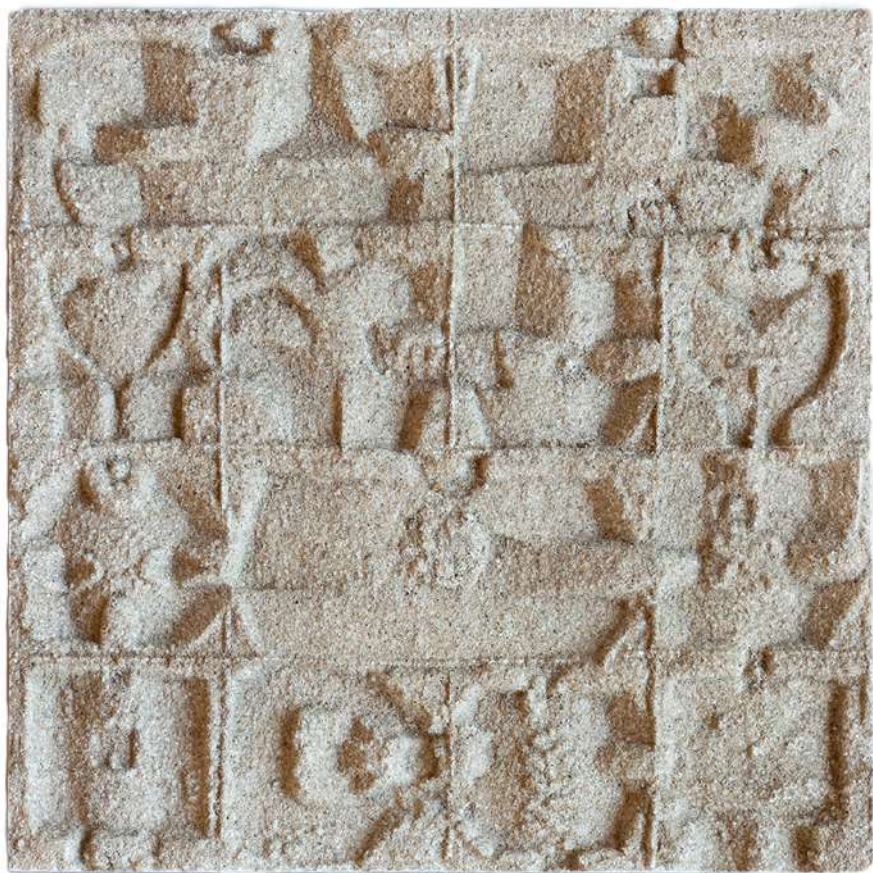

(Cover) *A37*, 1984, sandcast plaster relief, 12 x 19 6/8 x 1 5/8 inches

A.01, c. 1963, sandcast plaster relief, 15 ½ x 43 ½ x ¾ inches

The Teacher, 1955, sandcast plaster relief, 14 ½ x 12 x 2 ¼ inches each

M33, c. 1950s, concrete, 16 5/8 x 14 3/16 x 10 9/16 inches

M.03, 1965, concrete, 17 x 7 x 5 1/2 inches
CURRENTLY ON VIEW AT MAGAZZINO ITALIAN ART IN NIVOLA: SANDSCAPES THROUGH JANUARY 2022

M41, c. 1950s, concrete, 16 1/2 x 15 x 11 inches
CURRENTLY ON VIEW AT MAGAZZINO ITALIAN ART IN *NIVOLA: SANDSCAPES* THROUGH JANUARY 2022

A5, c. 1962, graffito, 20 1/8 x 24 1/4 x 3/4 inches

A6, c. 1962, graffito, 20 1/8 x 24 1/4 x 3/4 inches

A7, c. 1962, graffito, 20 1/8 x 24 1/4 x 3/4 inches