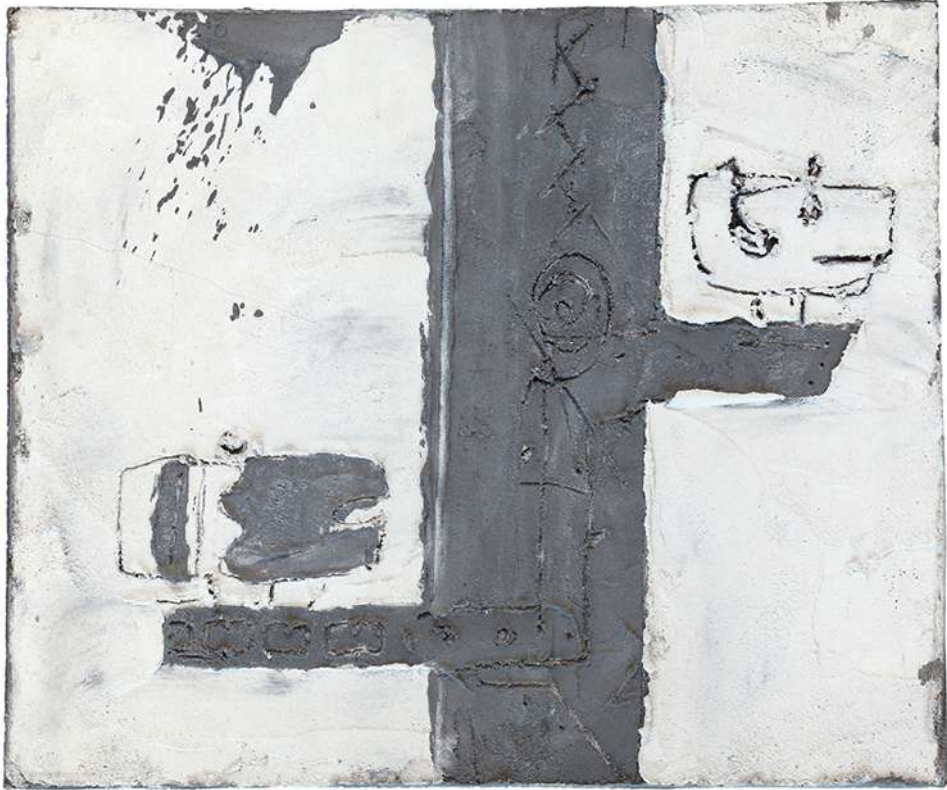

A5, c. 1962, graffito, 20 1/8 x 24 1/4 x 3/4 inches